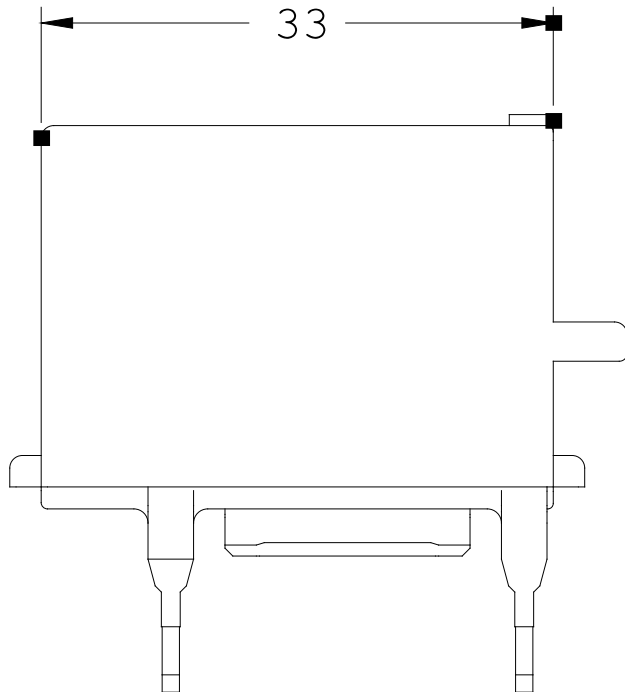

last change: