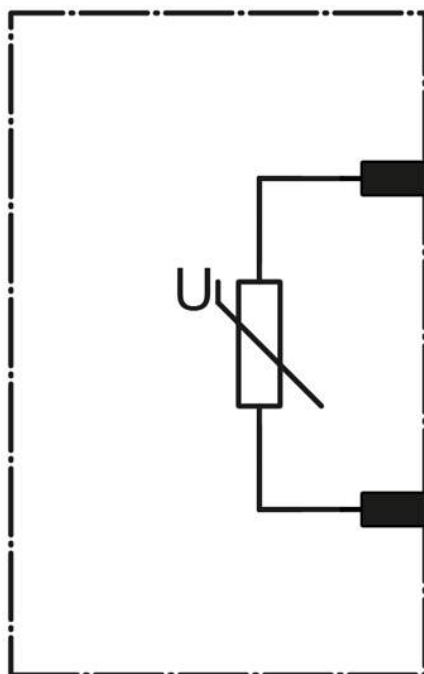

last change: