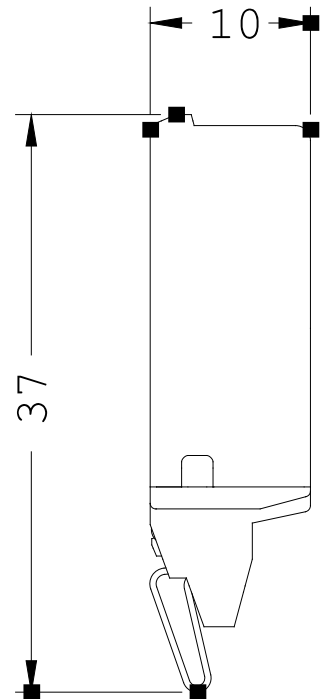

last change: