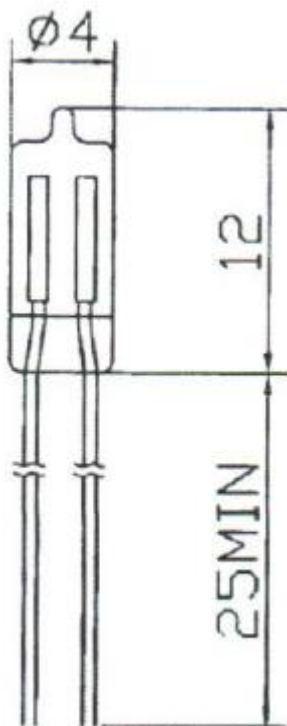

Datasheet

4 mm Clear Neon Indicator Lamp

RS Stock number [655-9413](#)

Dimensions: (mm)

Specifications

1. Structure	Bulb Type	T1.25
	Bulb Diameter	Ø 4Max.
	Length	37 Max
	Base Type	W.T..
2. Design Characteristics	Voltage	100/120/220/250V
	Amperage	0.25mA±10%
	Gas Type	Neon gas-filled
	Life Hours	20,000Hrs